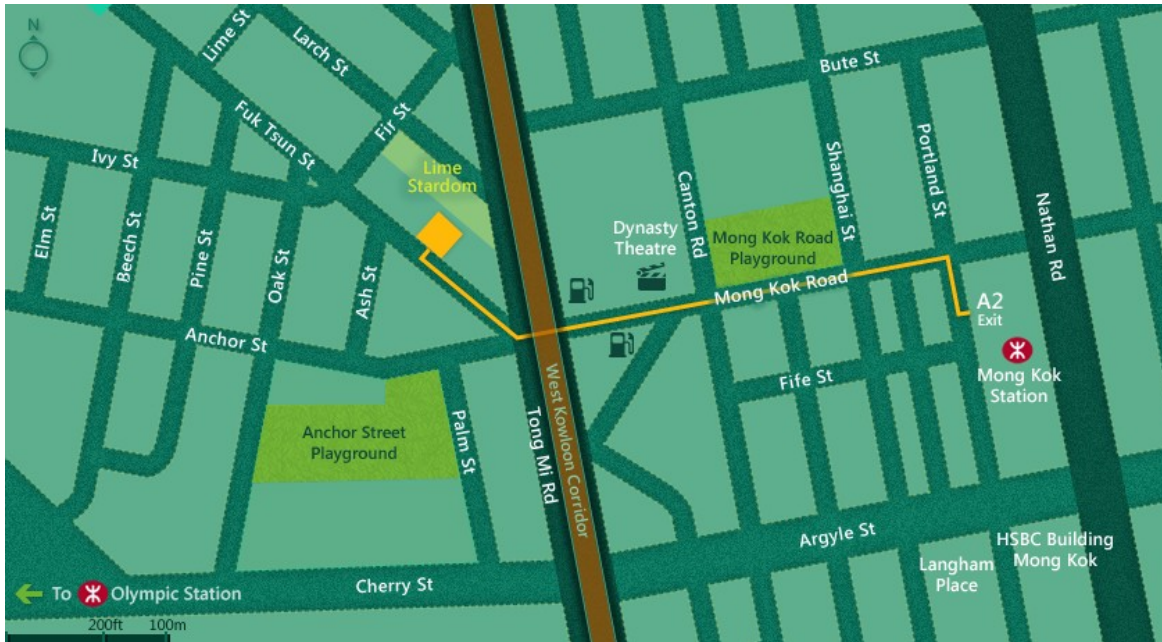

Office Hour: 9:00am – 1:00pm and 2:00pm to 6:00pm on Monday to Friday (close on public holidays)

**Location Map:**

**URRC location**

**BRRC location**