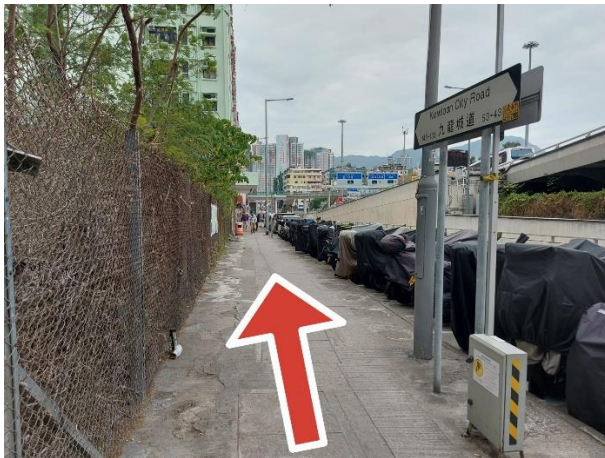

7. Turn left onto Kowloon City Road and go straight